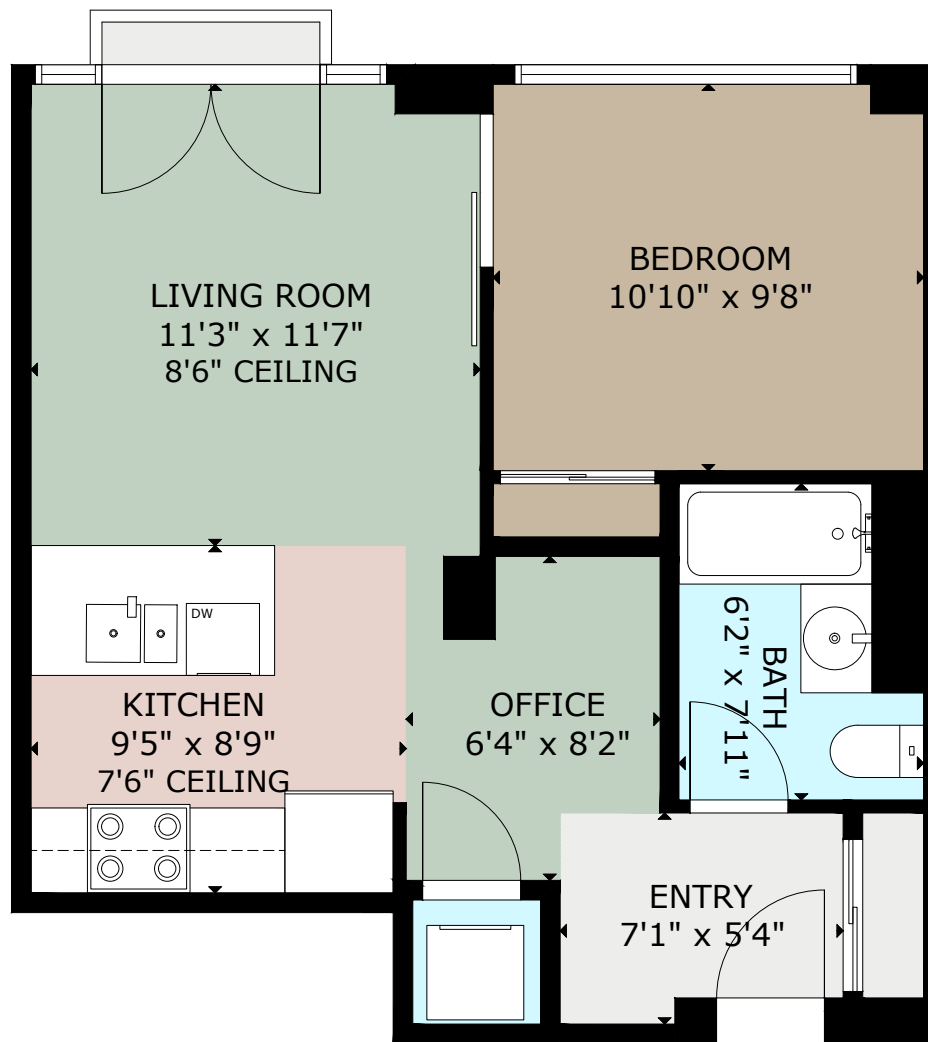

MAIN FLOOR
538 SQ. FT

410 - 760 JOHNSON STREET

	FINISHED	UNFINISHED
MAIN	538	-
TOTAL	538	-

SIZE AND DIMENSIONS ARE APPROXIMATE, ACTUAL MAY VARY
PREPARED FOR THE EXCLUSIVE USE OF

VICTORIA REAL ESTATE TEAM

MEASURED ON 08/17/23, BY STELLAR REAL ESTATE MARKETING
www.stellarca.ca | +1 (250) 929 1888 | info@stellarca.ca